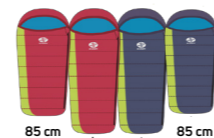

Key features

- The lightweight and soft Softex®20D DWR PFAS- free
- High quality goose down EU 600 Cuin/oz
- Optimum thermal comfort
- Good packability
- Operational use
- X chamber
- Wide cut
- Full zipper closure
- Use as a sleeping bag or blanket
- Storage bag and waterproof compress bag included

Zachumlejte své děti do péřového spacáčku, aby v kočárku i při prvním přespávání v přírodě cítily jen teplo a pohodlí.

Wrap your children in a down sleeping bag so that they feel warm and comfortable in the stroller or even during their first sleepover in the countryside.

Red / Lime 125-145 cm Navy / Lime